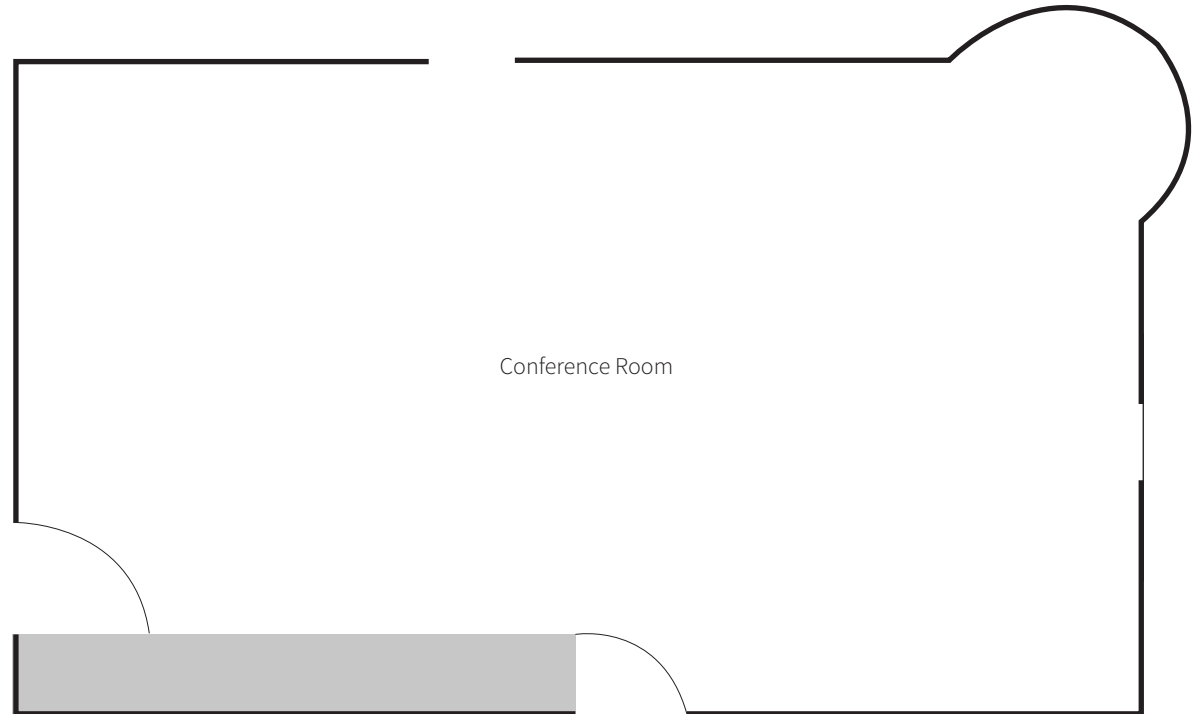

Conference Room

MAP, ROOM DIMENSIONS & SEATING CAPACITY

Room	Dimensions	Theater Seating	Classroom Seating	Banquet Seating	Social Capacity
Conference Room	17' x 15'	n/a	n/a	12	n/a